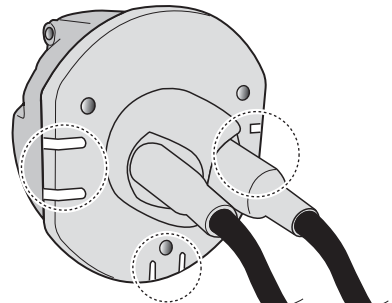

! INFO !

Do not charge the battery of the towing vehicle and/or towed vehicle directly via the socket.

User guide

SPARE PARTS

www.ecs-electronicsuk.co.uk

Partnr.: OP-056-BLU

User Guide

Opel Movano van	06/2004 >> 12/2021
Renault Master van	06/2004 >>
Nissan NV400 van	03/2010 >> 12/2021
Nissan Interstar van	01/2022 >>

Vehicles with trailer-preparation only!

SOCKET CONNECTION

DIN/ISO 1724							
	1/L	2	3/31	4/R	5/58-R	6/54	7/58-L
Pmax	21W	2x21W		21W	52W	3x21W	52W
Colour	Yellow	Blue	White	Green	Brown	Red	Black