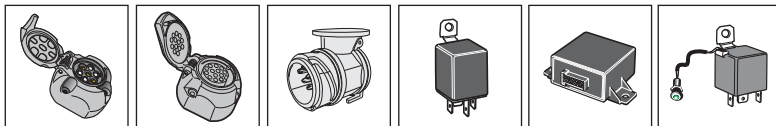

! INFO !

Do not charge the battery of the towing vehicle and/or towed vehicle directly via the socket.

User guide

SPARE PARTS

www.ecs-electronicsuk.co.uk

Partnr.: OP-056-BLU

User Guide

Opel Movano van	06/2004 >> 12/2021
Renault Master van	06/2004 >>
Nissan NV400 van	03/2010 >> 12/2021
Nissan Interstar van	01/2022 >>

Vehicles with trailer-preparation only!

SOCKET CONNECTION

DIN/ISO 1724							
	1/L	2	3/31	4/R	5/58-R	6/54	7/58-L
Pmax	21W	2x21W		21W	52W	3x21W	52W
Colour	Yellow	Blue	White	Green	Brown	Red	Black