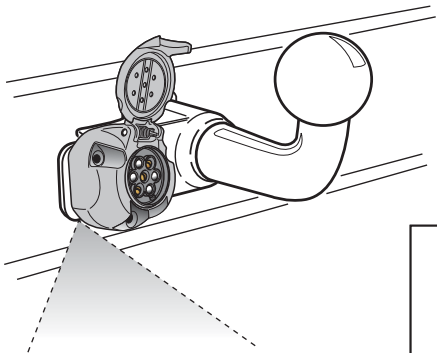

! INFO !

Do not charge the battery of the towing vehicle and/or towed vehicle directly via the socket.

User guide

SPARE PARTS

www.ecs-electronicsuk.co.uk

Partnr.: OP-056-BLU

User Guide

Opel Movano van	06/2004 >> 12/2021
Renault Master van	06/2004 >>
Nissan NV400 van	03/2010 >> 12/2021
Nissan Interstar van	01/2022 >>

Vehicles with trailer-preparation only!

SOCKET CONNECTION

DIN/ISO 1724							
	1/L	2	3/31	4/R	5/58-R	6/54	7/58-L
Pmax	21W	2x21W		21W	52W	3x21W	52W
Colour	Yellow	Blue	White	Green	Brown	Red	Black