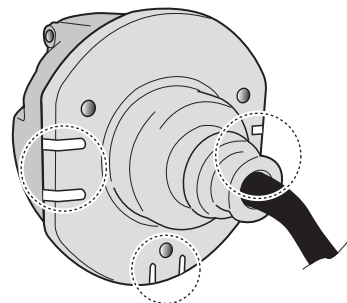

! INFO !

Do not charge the battery of the towing vehicle and/or towed vehicle directly via the socket.

User guide

SPARE PARTS

www.ecs-electronicsuk.co.uk

Partnr.: OP-056-BLU

User Guide

Opel Movano van	06/2004 >> 12/2021
Renault Master van	06/2004 >>
Nissan NV400 van	03/2010 >> 12/2021
Nissan Interstar van	01/2022 >>

Vehicles with trailer-preparation only!

SOCKET CONNECTION

DIN/ISO 1724							
	1/L	2	3/31	4/R	5/58-R	6/54	7/58-L
Pmax	21W	2x21W		21W	52W	3x21W	52W
Colour	Yellow	Blue	White	Green	Brown	Red	Black